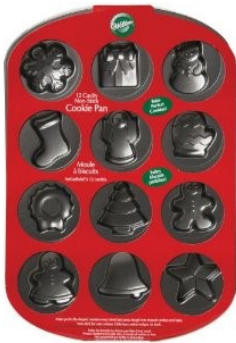

0040406742672

Holiday - Christmas, 12 mold, set of 3

NEENAH PUBLIC LIBRARY

- Check out is for 28 days. No renewals.
- Replacement fee for lost or damaged pans is based on the price of a new replacement pan.
- Return the pan to the first floor Circulation Desk. Please do not put the cake pan in the book drop.

Handling Instructions

Before and after usage, wash the cake pan in warm, soapy water and dry it thoroughly. Most of our cake pans are dishwasher safe, but not all. There will be a **$5.00 charge** for a pan returned dirty.